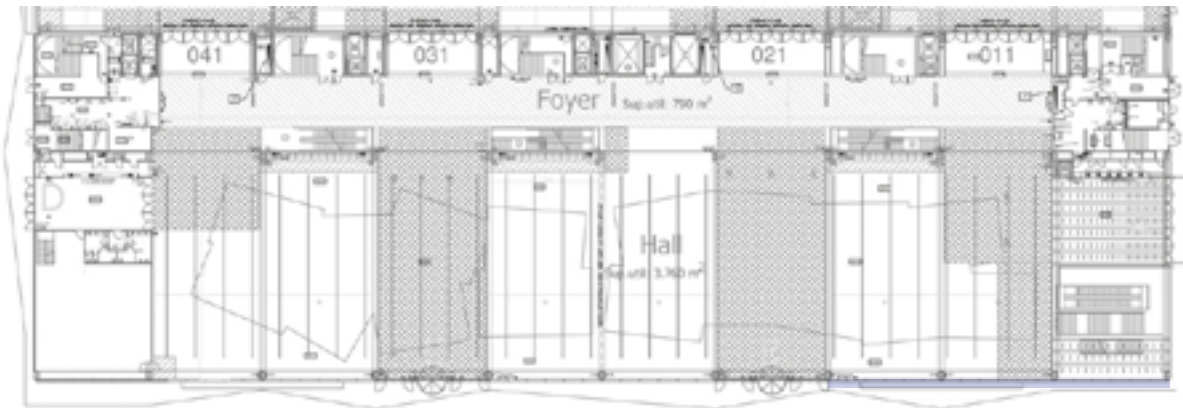

Please note that, although both interior and exterior vinyls are placed from the outside, there are two units of 5 cm aluminum profiles between the glasses that should be taken into consideration when creating the artwork for the interior facing vinyls.

Dimensiones en cm / Dimensions in cm

Especificaciones técnicas / Technical specifications

18 cristales: 245 x 295 cm
señalética ubicada en interior y exterior
(Perfil de aluminio de 5 cm entre cristales)

*18 window glasses: 245 x 295 cm
signage placed on the inside & outside
(5 cm aluminum profile between glasses)*

Dimensiones en cm / *Dimensions in cm*

Especificaciones técnicas / Technical specifications