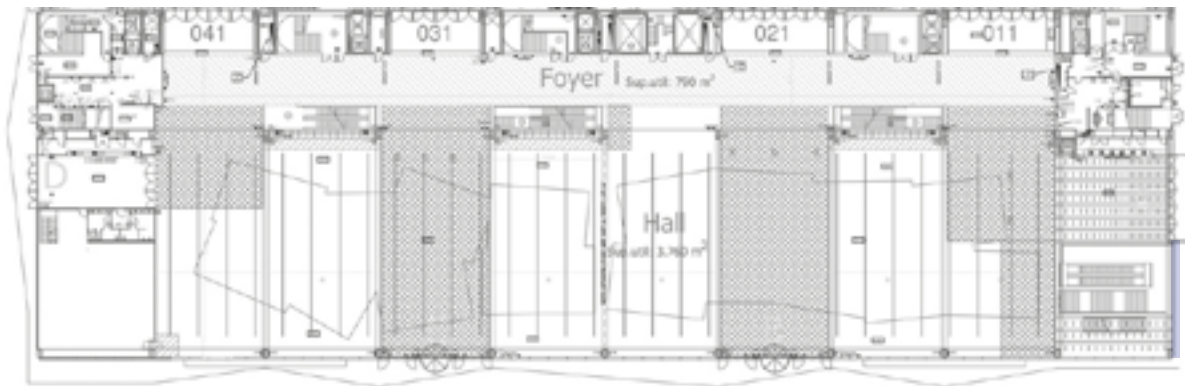

11.2 Interior

3 cristales / 3 window glasses: 465 x 280 cm (total 1395 x 280 cm)

Los vinilos interiores y exteriores se montan desde el exterior. Hay que tener en cuenta los perfiles de aluminio de 5cm entre los cristales en el momento de preparar la creatividad para el interior.

Please note that, although both interior and exterior vinyls are placed from the outside, there are two units of 5 cm aluminum profiles between the glasses that should be taken into consideration when creating the artwork for the interior facing vinyls.