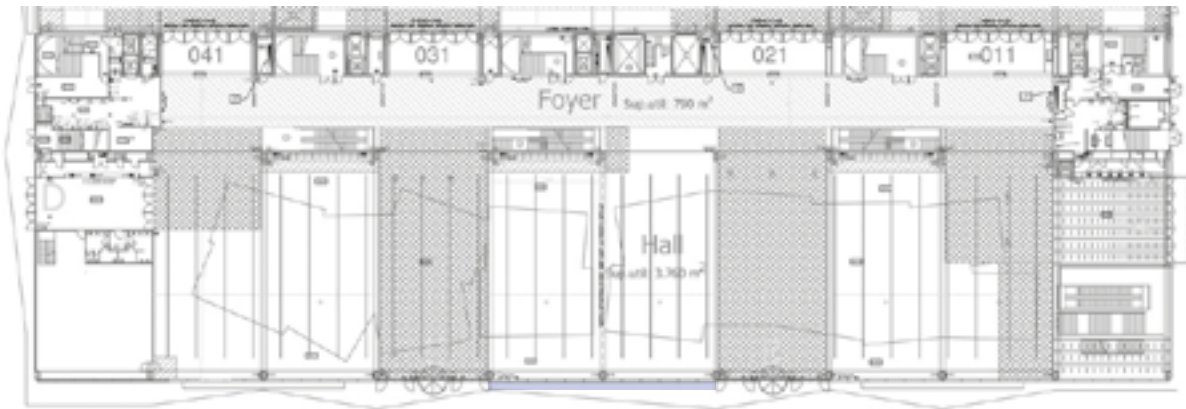

Especificaciones técnicas / Technical specifications

12 cristales: 245 x 295 cm
señalética ubicada en interior y exterior
(Perfil de aluminio de 5 cm entre cristales)

12 window glasses: 245 x 295 cm
signage placed on the inside & outside
(5 cm aluminum profile between glasses)

Dimensiones en cm / Dimensions in cm

245

295