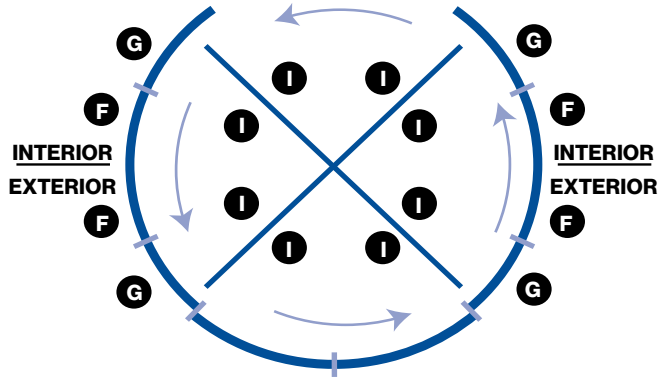

Cubre todo el cristal
Covering the whole glass

Superficie imprimible
Printable surface
140 x 197 cm