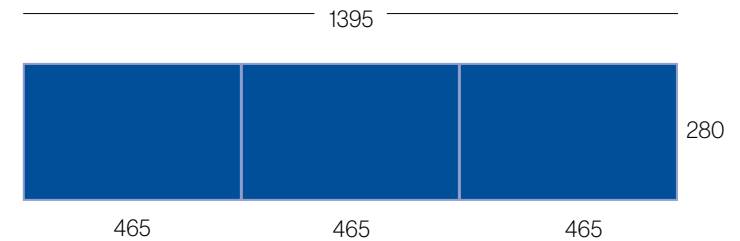

11.2 Interior

3 cristales / 3 window glasses: 465 x 280 cm (total 1395 x 280 cm)

Los vinilos interiores y exteriores se montan desde el exterior. Hay que tener en cuenta los perfiles de aluminio de 5cm entre los cristales en el momento de preparar la creatividad para el interior.

Please note that, although both interior and exterior vinyls are placed from the outside, there are two units of 5 cm aluminum profiles between the glasses that should be taken into consideration when creating the artwork for the interior facing vinyls.

Dimensiones en cm / Dimensions in cm