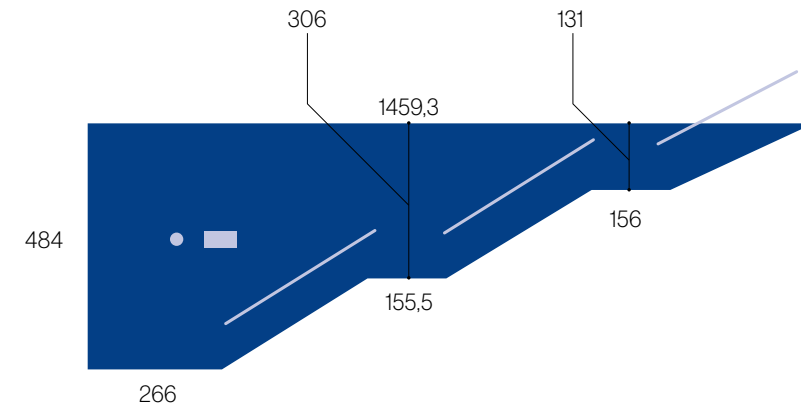

Especificaciones técnicas / Technical specifications

Vinilo inkjet: lateral de la escalera mecánica de acceso. 40 m² aprox. Solicitar plantilla base.
Inkjet vinyls: Side wall of the staircase access. 40 sqm approx. Ask for base template.