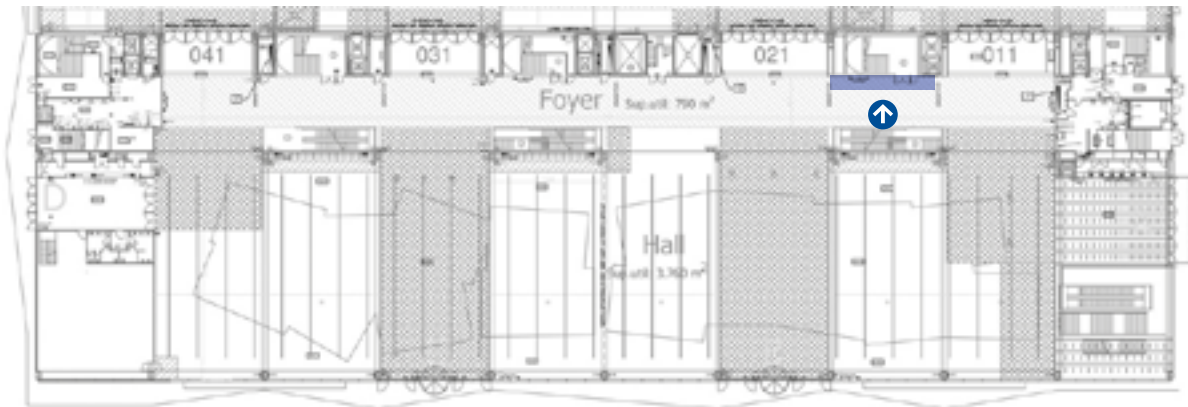

Recomendamos no incluir información importante en esta área.

We recommend not to include any important information on this area.

Dimensiones en cm / Dimensions in cm