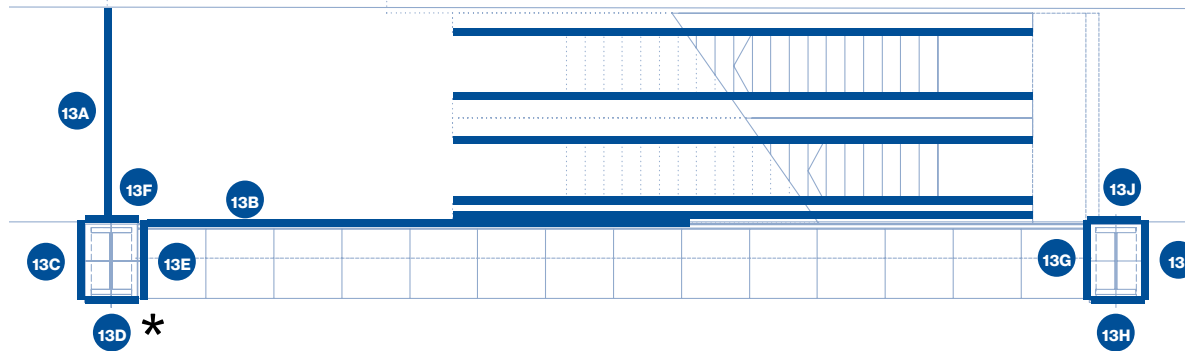

Perfiles / Profiles

- 11 cm profile between glasses A-B
- 15 cm profile between glasses B-C
- 11 cm profile between glasses C-D
- 22.5 cm profile between glasses D-E

Perfiles puertas giratorias / Profiles revolving doors

- 6 cm profile between glasses F-G

Glasses
A_111 X 222 cm
Interior visible
zone: 84 cm

Dimensiones en cm / Dimensions in cm

Planta P0 - Vestíbulo
P0 Level - Entrance Hall

Especificaciones técnicas / Technical specifications

500 x 270 cm en el acceso a la Sala Polivalente
500 x 270 cm at the Exhibition Hall entrance

Dimensiones en cm / Dimensions in cm

Especificaciones técnicas / Technical specifications

600 x 250 cm en el pasillo

600 x 250 cm on the corridor

Dimensiones en cm / Dimensions in cm

Especificaciones técnicas / Technical specifications

Banner

- 13A** Cristal pasamanos
Handrail glass
324 x 207 cm
- 13B** Cristal pasamano
Handrail glass
535 x 207 cm